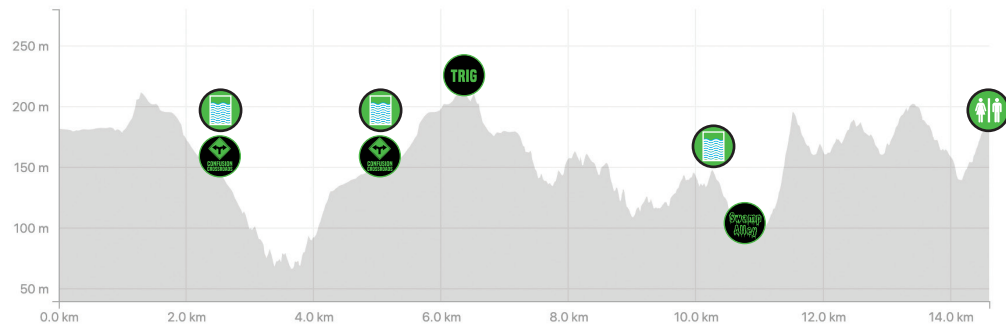

THE MOA EXPERIENCE COURSE MAP

WHEN: 9am, Sunday, 8th September

START/FINISH: Summerhill Farm, Reid Road, Papamoa

DISTANCE:
MOA 15KM approximately
MINI MOA 8KM approximately

- Aid Station
- Toilets
- MOA Course
- MINI MOA Course
- Kms
- Bypass may be used depending on track conditions

MOA COURSE PROFILE

MINI MOA COURSE PROFILE