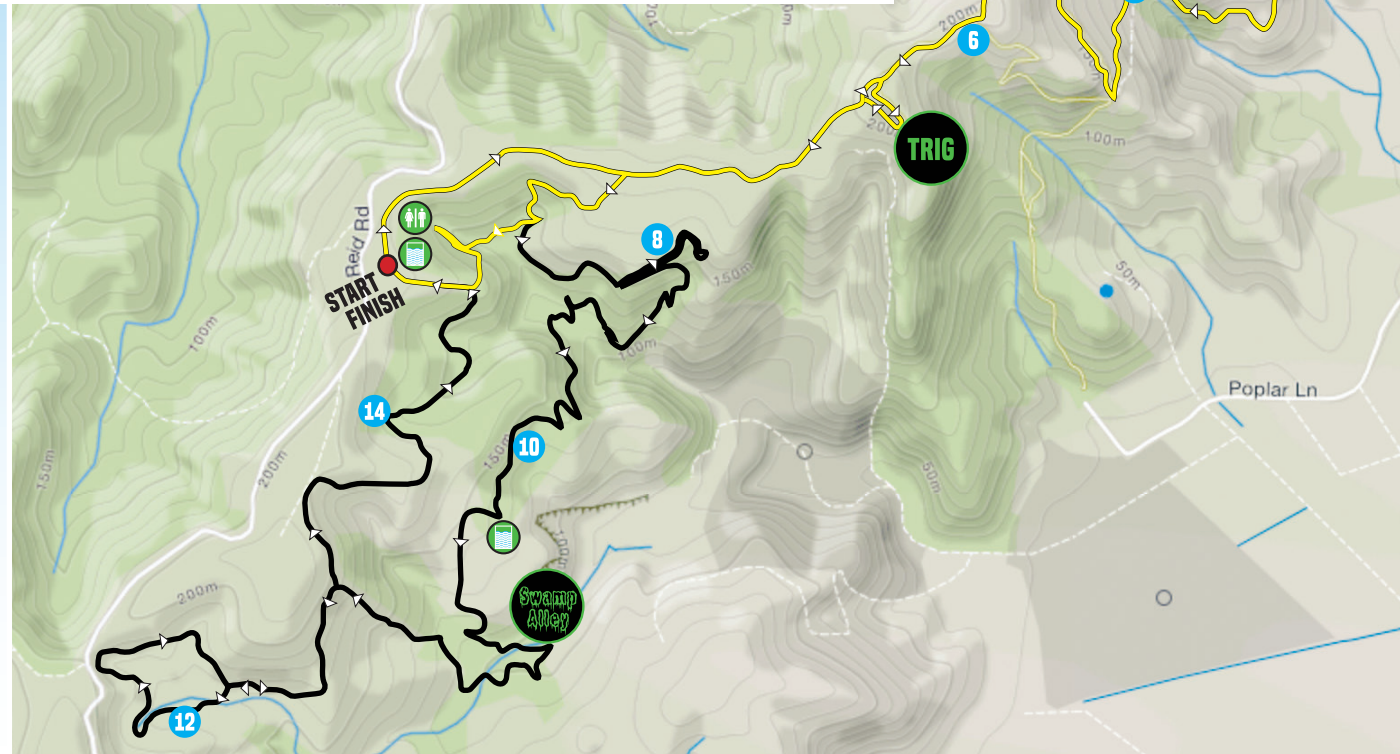

THE MOA EXPERIENCE COURSE MAP

WHEN: 9am, Sunday, 8th September

START/FINISH: Summerhill Farm, Reid Road, Papamoa

DISTANCE:
MOA 15KM approximately
MINI MOA 8KM approximately

- Aid Station
- Toilets
- MOA Course
- MINI MOA Course
- Kms
- Bypass may be used depending on track conditions

MOA COURSE PROFILE

MINI MOA COURSE PROFILE