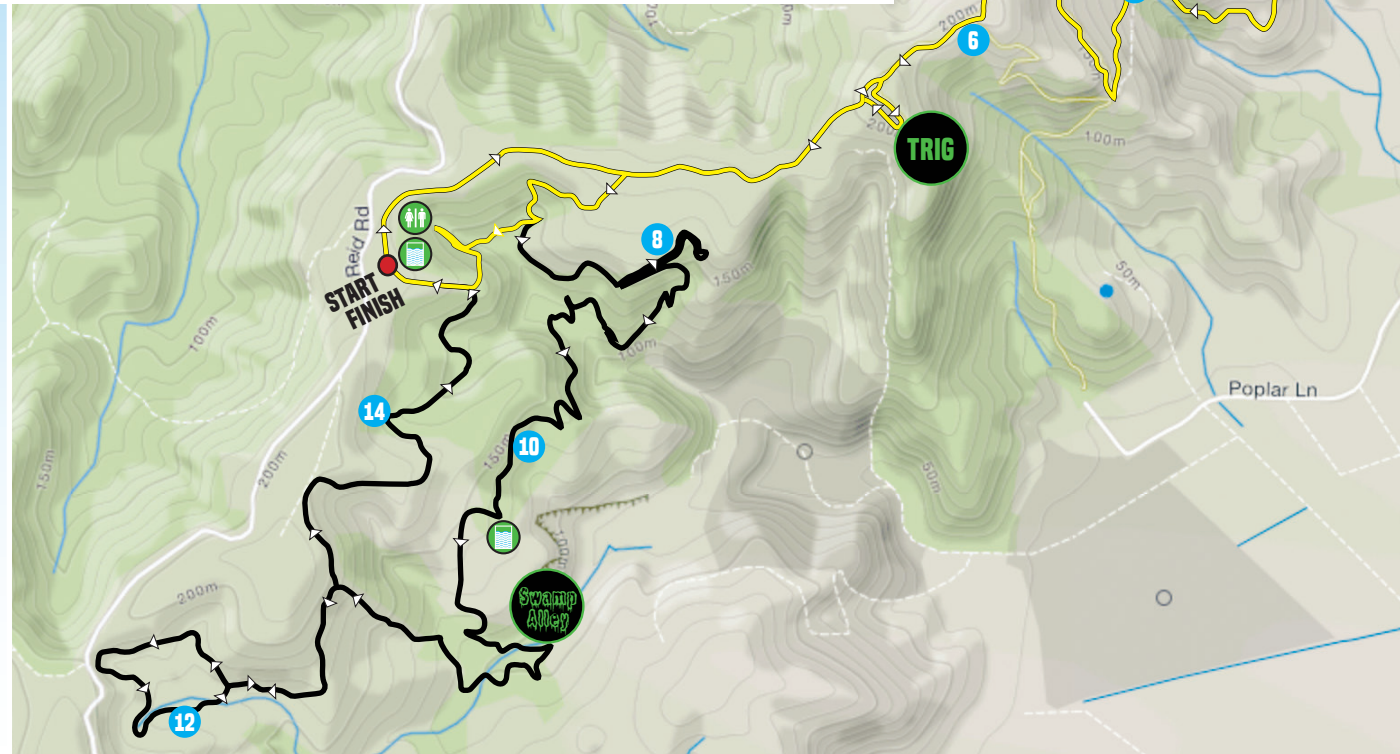

THE MOA EXPERIENCE COURSE MAP

WHEN: 9am, Sunday, 8th September

START/FINISH: Summerhill Farm, Reid Road, Papamoa

DISTANCE:
MOA 15KM approximately
MINI MOA 8KM approximately

- Aid Station
- Toilets
- MOA Course
- MINI MOA Course
- Kms
- Bypass may be used depending on track conditions

MOA COURSE PROFILE

MINI MOA COURSE PROFILE