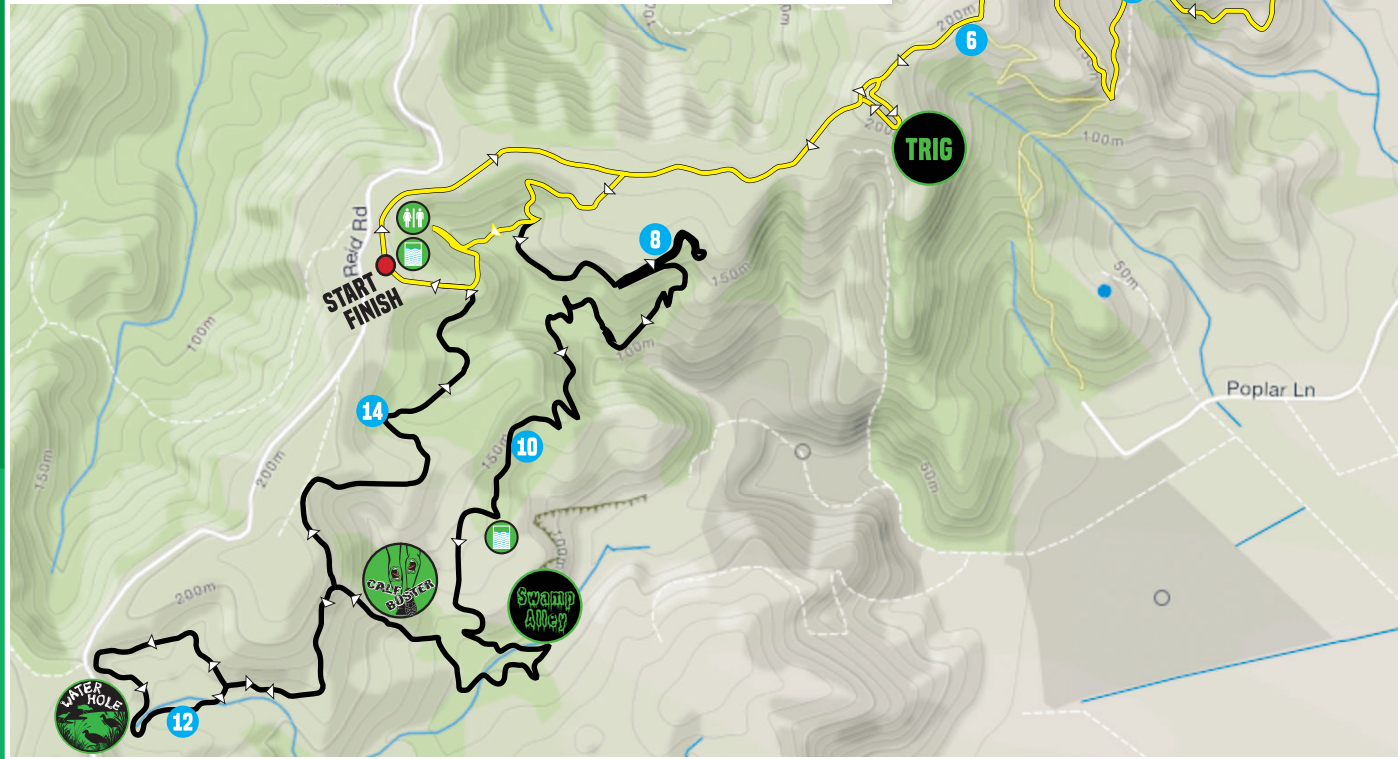

THE MOA EXPERIENCE COURSE MAP

WHEN: 9am, Sunday, 29th November

START/FINISH: Summerhill Farm, Reid Road, Papamoa

DISTANCE:
MOA 15KM approximately
MINI MOA 8KM approximately

- Aid Station
- Toilets
- MOA Course
- MINI MOA Course
- Kms

Bypass may be used depending on track conditions

MOA COURSE PROFILE

MINI MOA COURSE PROFILE