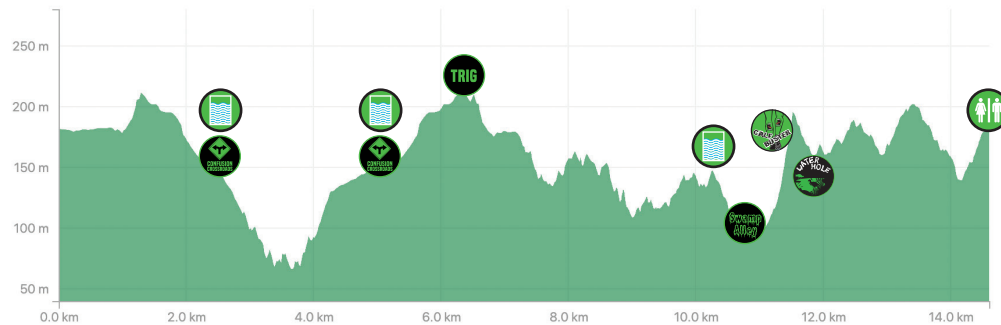

THE MOA EXPERIENCE COURSE MAP

WHEN: 9am, Sunday, 29th November

START/FINISH: Summerhill Farm, Reid Road, Papamoa

DISTANCE:
MOA 15KM approximately
MINI MOA 8KM approximately

- Aid Station
- Toilets
- MOA Course
- MINI MOA Course
- Kms

Bypass may be used depending on track conditions

MOA COURSE PROFILE

MINI MOA COURSE PROFILE